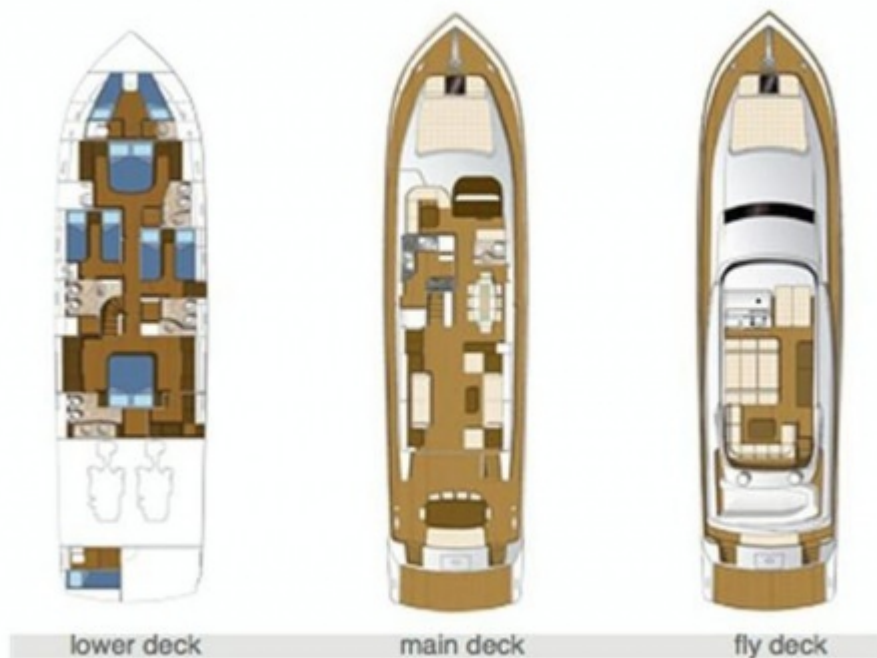

SPECIFICATIONS

Wash Basins: 9

Heads: 7

Helipad: No

Jacuzzi: No

AC: Full

Preferred Pick up: Sorrento / Napoli

Beam: 5.90m

Draft: 1.80m

Showers: 5

Engines/Generators: 2x Caterpillar 1825 Hp. 2x Kohler 22,5 Kw.

Range: 350 miles

Fuel Consumption: 500

Cruising Speed: 28

Max Speed: 35

WATER TOYS

Fishing Gear: Yes

Water Skis Adult: Yes

Snorkel Gear: Yes

Other Toys:

Tender 4,40mt outboard engine 40 Hp

Towable Tender 6.70 mt. Joker Boat 200 hp (available upon request, only for charters along the Amalfi Coast)

1 Sup