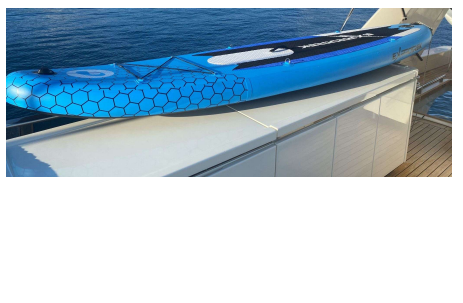

## RIVIERA

Length  
**24m**

Make  
**Alalunga**

Year  
**2009**

Staterooms  
**4**

Guests  
Sleeping  
**9**

Crew  
**3**

Weekly  
**Low**  
**€27,000**  
**High**  
**€30,000**

### Other Toys:

Tender 4,40mt outboard engine 40 Hp

Towable Tender 6.70 mt. Joker Boat 200 hp (available upon request, only for charters along the Amalfi Coast)

1 Sup

Snorkeling gear  
Professional fishing equipment  
Water-ski  
Donuts