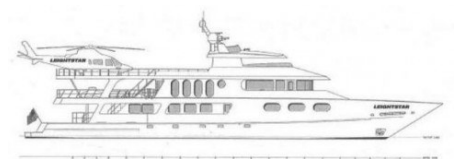

Email: info@ycharter.com | Phone: 305.999.5839 | Fax: 866.880.6671

LEIGHT STAR

Length
140Ft

Make
**Sun Coast
Marine**

Year
1993/2008

Staterooms
6

Guests
Sleeping
12

Crew
7

Weekly
Low
\$130,000
High
\$130,000

SPECIFICATIONS

Helipad: Yes

Jacuzzi: Yes

AC: Full

Beam: 25Ft

Draft: 7.2Ft

WATER TOYS