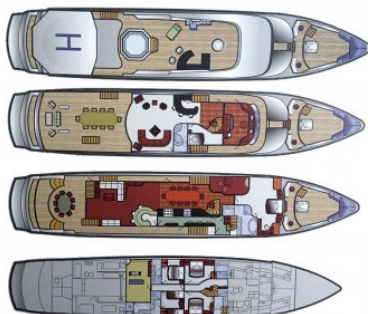

Email: info@ycharter.com | Phone: 305.999.5839 | Fax: 866.880.6671

LEIGHT STAR

Length
140Ft

Make
**Sun Coast
Marine**

Year
1993/2008

Staterooms
6

Guests
Sleeping
12

Crew
7

Weekly
Low
\$130,000
High
\$130,000

SPECIFICATIONS

Helipad: Yes

Jacuzzi: Yes

AC: Full

Beam: 25Ft

Draft: 7.2Ft

WATER TOYS