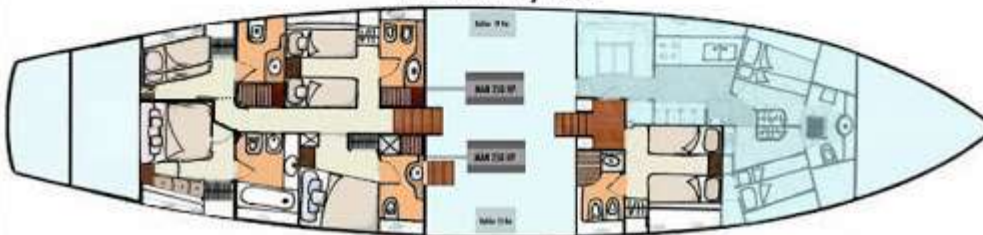

Engines/Generators: 2 main engines: 2 x 250 Hp
MTU 2 Generators Kohler 19 KW + 13 KW, 1 Inverter
1,5 KW

Range: 200

Fuel Consumption: 50

Cruising Speed: 10

Max Speed: 10

Dinette Lay Out

4 Cabin Lay Out

5 Cabin Lay Out