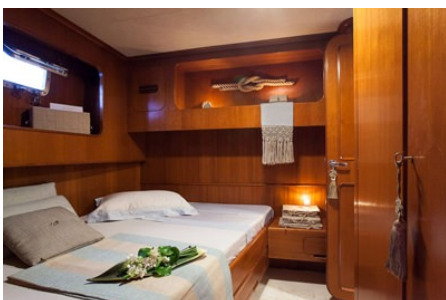

Weekly
Low
€24,000
High
€35,000

SPECIFICATIONS

Helipad: No

Jacuzzi: No

AC: Full

Beam: 6.20m

Draft: 3.50m

Refit: 2022