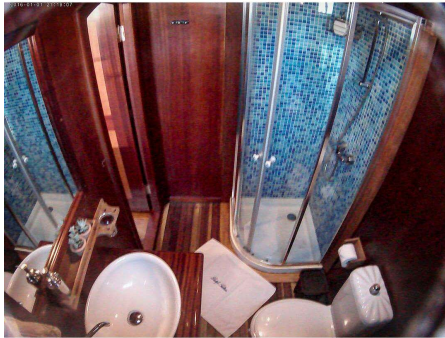

Weekly
Low
€12,500
High
€20,500

SPECIFICATIONS

Wash Basins: 5

Heads: 5

Helipad: No

Jacuzzi: No

AC: Partial

Preferred Pick up: Lipari Island (Catania - Sici