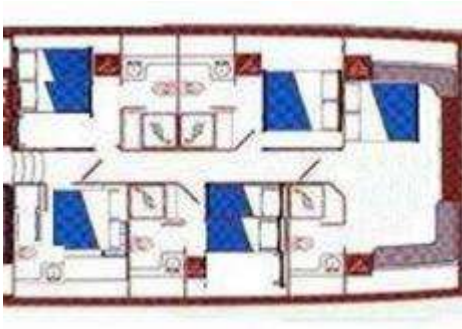

WATER TOYS

Dinghy HP: 40
Wave Runners: No
Scurfer: No
Fishing Gear: Yes
U/Water Video: No
Dinghy # pax 6
Knee boards: No

Wake Board: 1
Water Skis Adult: 1
Wind Surfer: No
Kayaks 1 Pax: 1
Sailing Dinghy: 5,00

Water Skis Kids: 1
Snorkel Gear: 10
Kayaks (2 Pax): No

CALENDAR

Locations

Summer Operating Ports

W. Med -Naples/Sicily

Winter Operating Ports

W. Med -Naples/Sicily

No Calendar Data available.
Please contact clearing house

Y Charter

Corporate Office

3363 Sunny Isles Blvd, Suite 507
N Miami Beach, FL 33160

South Beach Office

407 Lincoln Rd, Suite 507
Miami Beach FL 33139

Email: info@ycharter.com | Phone: 305.999.5839 | Fax: 866.880.6671 | Website: www.ycharter.com