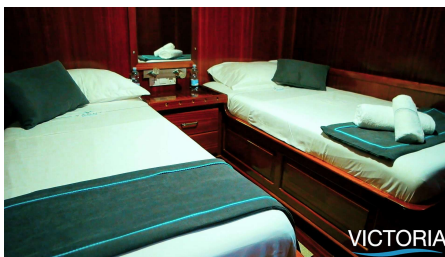

Weekly
Low
€15,500
High
€22,000

SPECIFICATIONS

Wash Basins: 6

Heads: 6

Helipad: No

Jacuzzi: No

AC: Partial

Preferred Pick up: Cannigione (Sardinia)