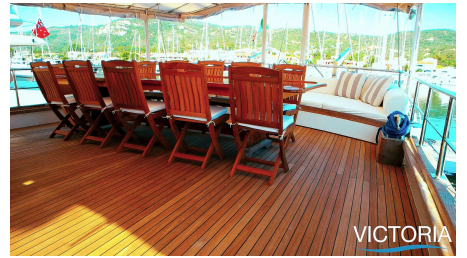

SPECIFICATIONS

Wash Basins: 6

Heads: 6

Helipad: No

Jacuzzi: No

AC: Partial

Preferred Pick up: Cannigione (Sardinia)

Beam: 7m

Draft: 2.5m

Showers: 6

Engines/Generators: 440 hp Diesel / Generator
14.5kw

Max Speed: 11

WATER TOYS

Dinghy HP: 90

Fishing Gear: No

Dinghy # pax: 12

Water Skis Adult: Yes

Kayaks 1 Pax: 2

Sailing Dinghy: 5.90

Snorkel Gear: 14

Other Toys:

2 canoes

4 SUP