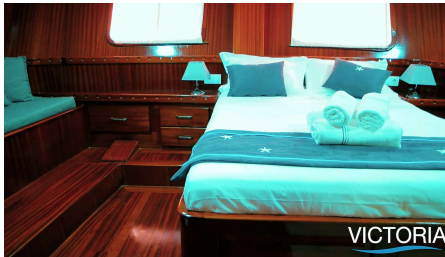

Weekly
Low
€15,500
High
€22,000

SPECIFICATIONS

Wash Basins: 6

Heads: 6

Helipad: No

Jacuzzi: No

AC: Partial

Preferred Pick up: Cannigione (Sardinia)