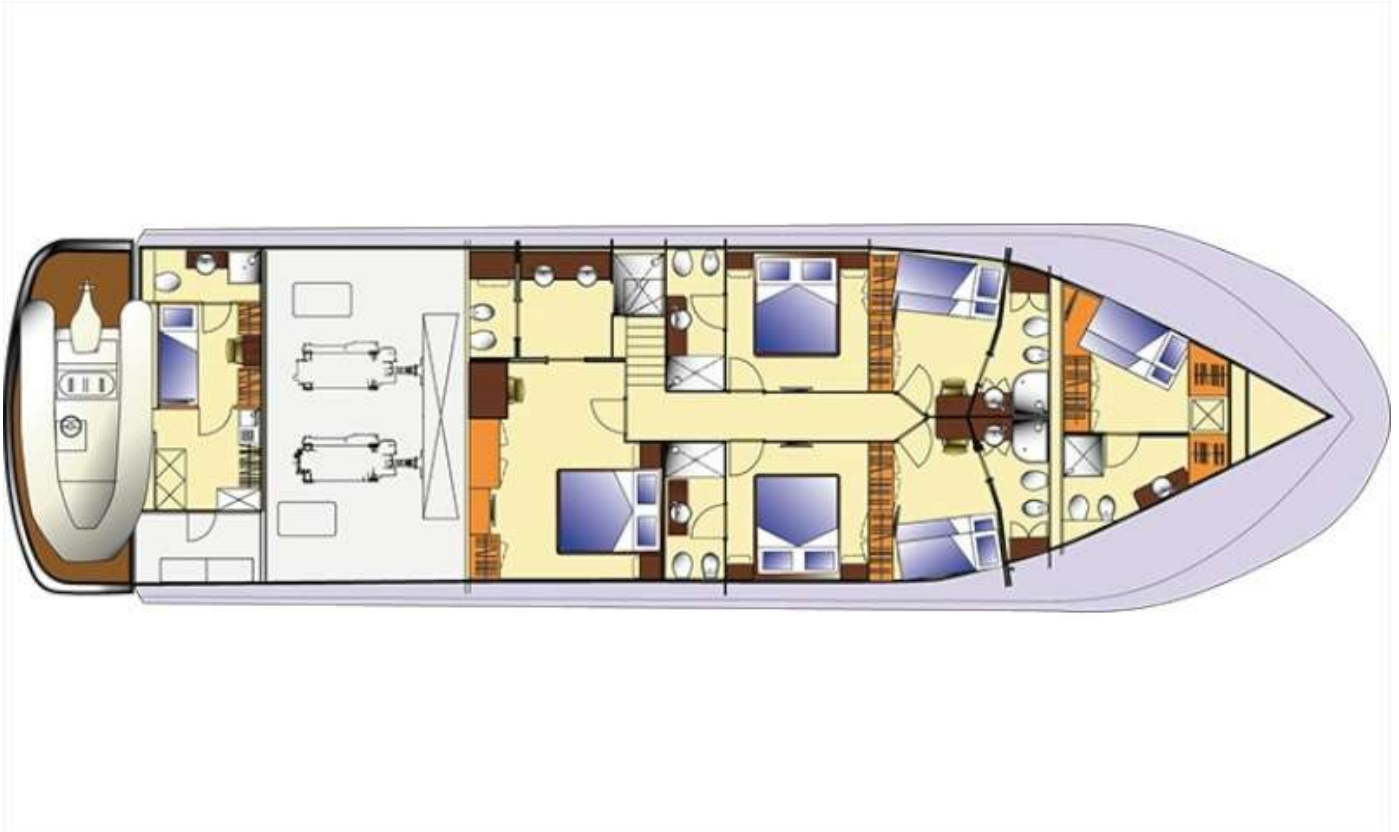

Weekly
Low
€35,000
High
€49,000

SPECIFICATIONS

Helipad: No
Jacuzzi: Yes

Engines/Generators: 2 CAT 875Hp each, 2 generators

AC: Full
Beam: 1.5m
Draft: 7.5m
Refit: 2021

Fuel Consumption: 160
Cruising Speed: 11
Max Speed: 14

Other Entertainments:

Video system and Sky decoder in each cabin
Bose Dolby surround system in saloon.

CALENDAR

Locations

In Winter normally based in Malta. From beginning of June berthed in Sicily for cruising area Sicily and Naples. Flexible to move to Sardinia, Tuscany, Malta, Ionian Greece with extra charge for positioning fees. Please ask for any type of request.