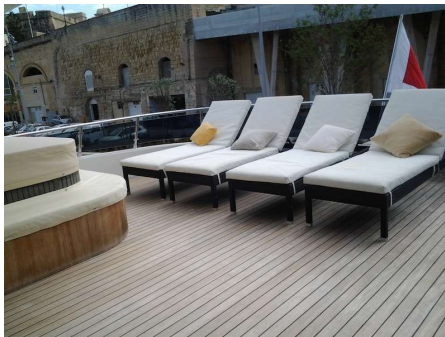

SPECIFICATIONS

Helipad: No
Jacuzzi: Yes

Engines/Generators: 2 CAT 875Hp each, 2 generators