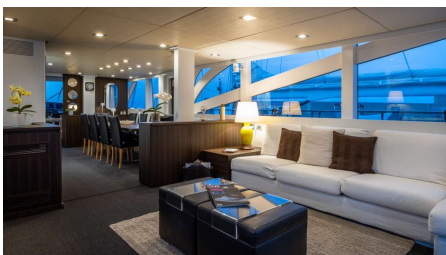

Email: info@ycharter.com | Phone: 305.999.5839 | Fax: 866.880.6671

ARIA C

Length
28m

Make
Custom

Year
2009

Staterooms
5

Guests
Sleeping
10

Crew
5

Weekly
Low
€35,000
High
€49,000