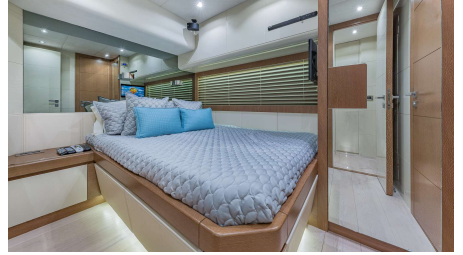

SPECIFICATIONS

Heads: 2

Helipad: No

Jacuzzi: No

AC: Full

Preferred Pick up: Aventura, FL

Beam: 19.8Ft

Draft: 5Ft

Range: 1450

Cruising Speed: 25 knots

Max Speed: 35 knots

WATER TOYS

Kayaks 1 Pax: Yes

Snorkel Gear: Yes

Other Toys:

Floating Island, Other misc Floaties

CALENDAR

Locations

Summer Operating Ports

Bahamas, USA - Florida East Coast

Winter Operating Ports

Bahamas, USA - Florida East Coast