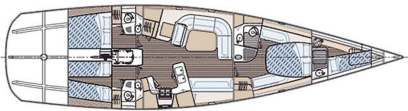

Email: info@ycharter.com | Phone: 305.999.5839 | Fax: 866.880.6671

BLUE OYSTER

Length
18.36m

Make
Dehler

Year
2008

Staterooms
3

Guests
Sleeping
6

Crew
2

Weekly
Low
€11,000
High
€14,000

SPECIFICATIONS

Wash Basins: 3

Heads: 3

Helipad: No

Jacuzzi: No

AC: Full

Showers: 3