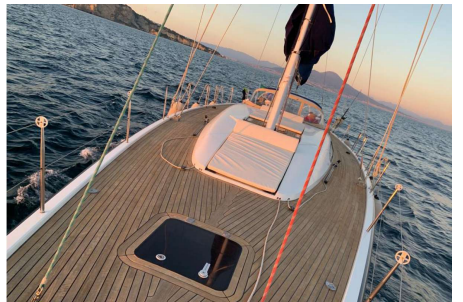

SPECIFICATIONS

Wash Basins: 3

Heads: 3

Helipad: No

Jacuzzi: No

AC: Full

Showers: 3

Engines/Generators: Engine VolvoD3 160 HP
Generator