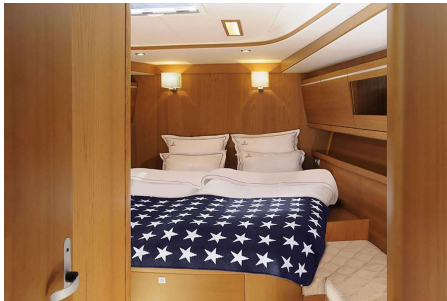

SPECIFICATIONS

Wash Basins: 3

Heads: 3

Helipad: No

Jacuzzi: No

AC: Full

Showers: 3

Engines/Generators: Engine VolvoD3 160 HP
Generator