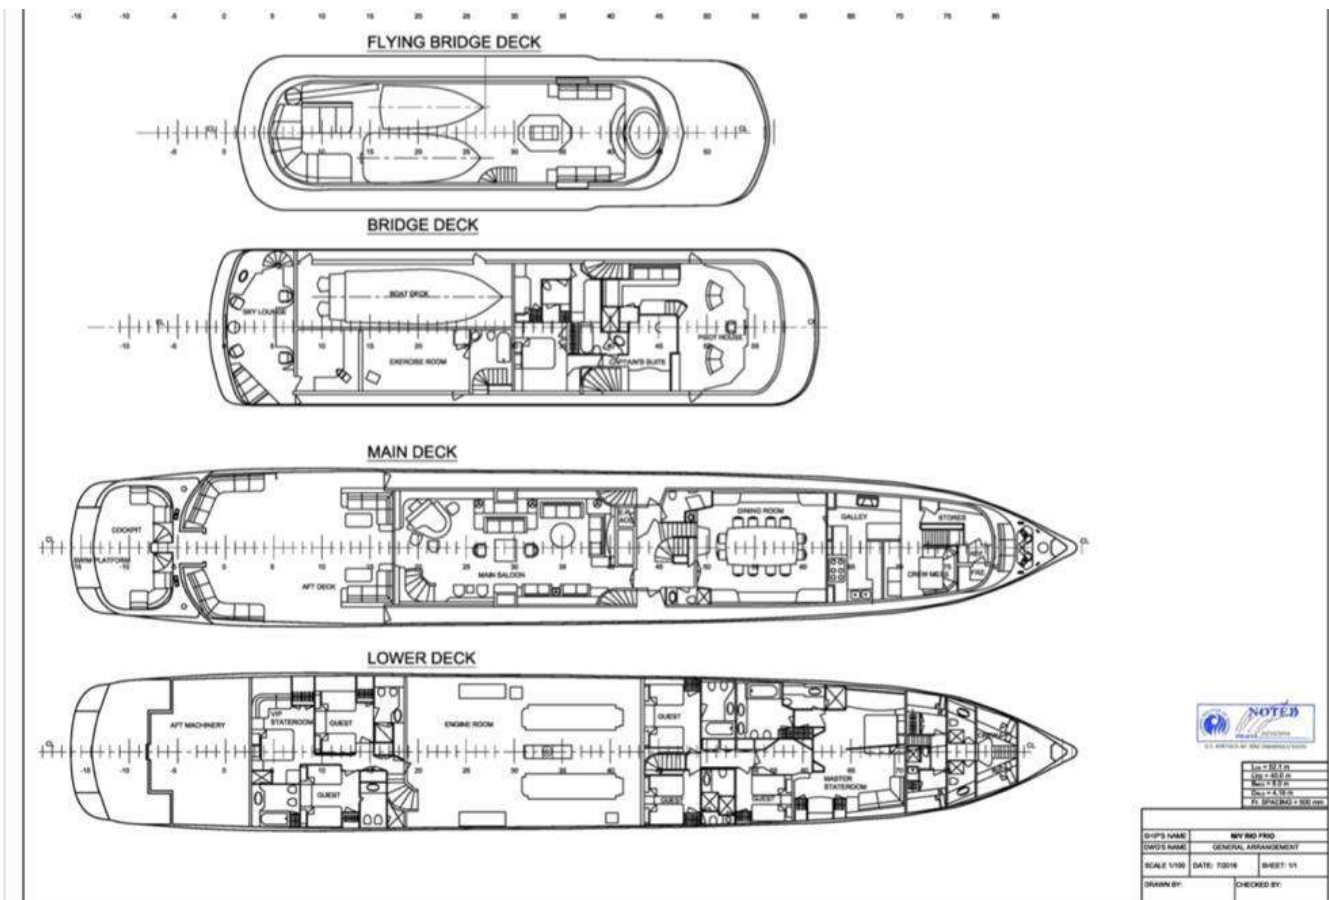

SPECIFICATIONS

Heads: 7
Helipad: No
Jacuzzi: No
AC: Full
Beam: 8.00m
Draft: 2.85m
Refit: 2020

Showers: 7
Engines/Generators: Engines: Mirless Blackstone
ESL8 Mk1, 2X1220HP Generators: 3 x Caterpillar
3304 (generator consumption 600lt/day)
Range: 5.7
Fuel Consumption: 400
Cruising Speed: 12
Max Speed: 14