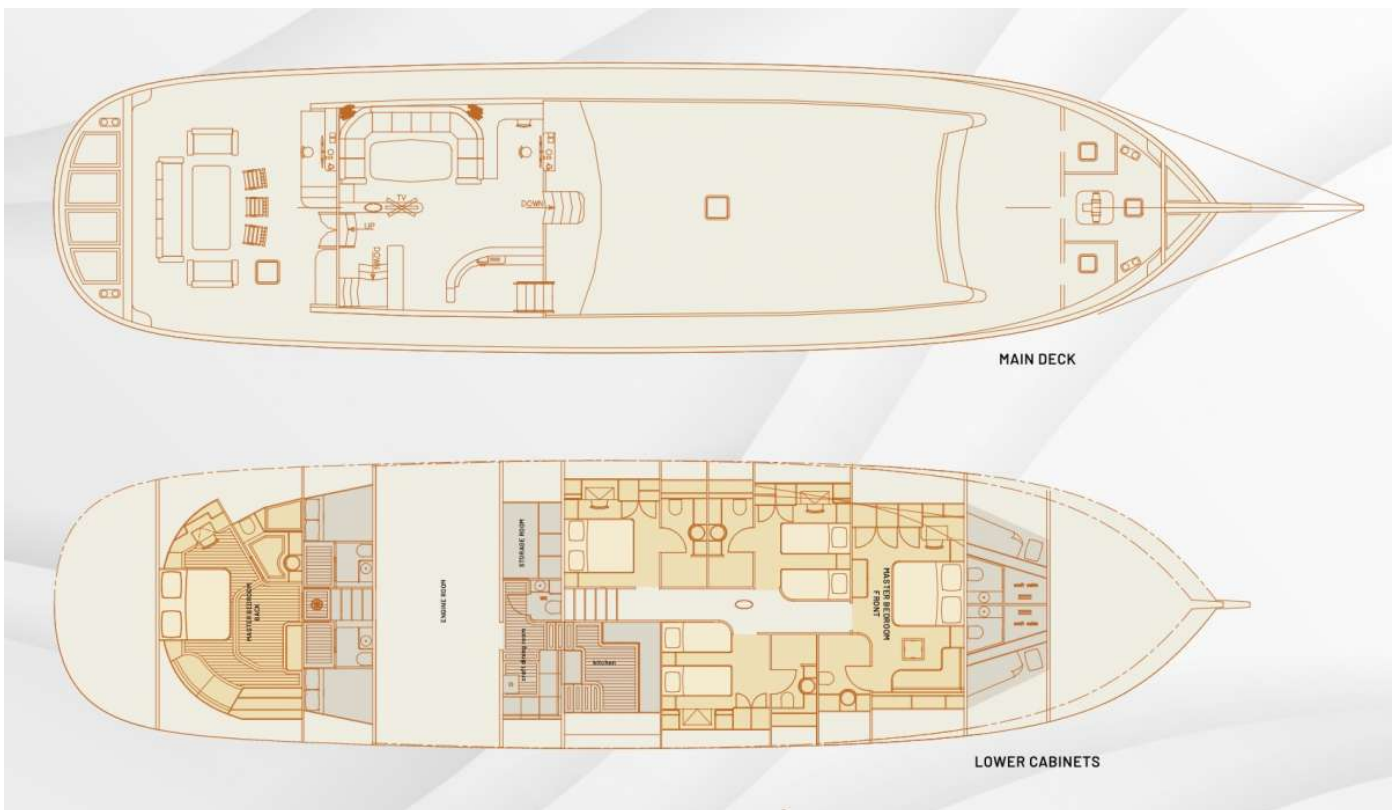

SPECIFICATIONS

Heads: 5

Helipad: No

Jacuzzi: No

AC: Full

Preferred Pick up: Kos, Greece

Beam: 8m

Draft: 4m

Refit: 2021

Showers: 5

Engines/Generators: 2 X Man 440 HP Plus Kohler
35 Kwa & Kubatu 22 Kwa

Cruising Speed: 10

Max Speed: 11

WATER TOYS

Dinghy HP: 100

Fishing Gear: Yes

Wake Board: Yes

Gear Type: Amateur

Water Skis Adult: Yes

Kayaks 1 Pax: 2

Sailing Dinghy: 4,5 m. Joker
boat with 100 HP engine

Snorkel Gear: Yes